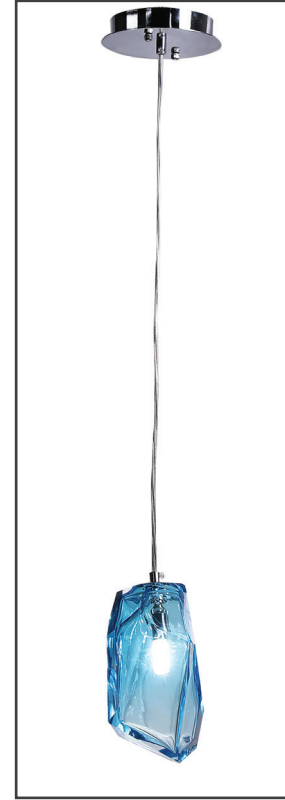

A) HAH20212

B) HAH19250

C) AH17123

	Item	Product Dimensions	Canopy	Lights/ Wattage Lumen	Base / Metal Finish
A	HAH20212	24"W x 24"L x 72"H	24"W x 24"L x 2.5"H	8 x 40W GU10	Metal / Polished Chrome
B	HAH19250	15.75"W x 15.75"L x 72"H	15.75"W x 15.75"L x 2.5"H	4 x 40W GU10	Metal / Polished Chrome
C	AH17123	26"W x 26"L x 60"H	Shade: 5.5"D x 7"H	6 x 60W Candelabra	Metal / Polished Chrome

A) AH20213A

B) AH20213P

C) AH20213W

D) AH20213S

E) AH20213B

Item	Product Dimensions	Shade Size	Lights/Wattage Lumen	Base / Metal Finish	
A	AH20213A	8"W x 4"L x 52"H	8"W x 4"L x 8"H	1 x 40W G9	Metal / Polished Chrome
B	AH20213P	8"W x 4"L x 52"H	8"W x 4"L x 8"H	1 x 40W G9	Metal / Polished Chrome
C	AH20213W	8"W x 4"L x 52"H	8"W x 4"L x 8"H	1 x 40W G9	Metal / Polished Chrome
D	AH20213S	8"W x 4"L x 52"H	8"W x 4"L x 8"H	1 x 40W G9	Metal / Polished Chrome
E	AH20213B	8"W x 4"L x 52"H	8"W x 4"L x 8"H	1 x 40W G9	Metal / Polished Chrome

A) AV13107-D20LED

B) AV13109-D20LED

C) AW18220-D20LED

Can be mounted on the wall or ceiling as shown.

D) AV13111-D20LED

E) AW18219-D20LED

F) AV13108-D20LED

Item	Product Dimensions	Shade Size	Lights/Wattage Lumen	Base / Metal Finish	
A	AV13107-D20LED	20"W x 7"L x 20"H	20"D x 5"H	1 x 8W LED	Metal / Brushed Nickel
B	AV13109-D20LED	20"W x 7"L x 20"H	20"D x 5"H	1 x 8W LED	Metal / Brushed Nickel
C	AW18220-D20LED	20"W x 7"L x 20"H	20"D x 5"H	1 x 8W LED	Metal / Brushed Nickel
D	AV13111-D20LED	20"W x 7"L x 20"H	20"D x 5"H	1 x 8W LED	Metal / Brushed Nickel
E	AW18219-D20LED	20"W x 7"L x 20"H	20"D x 5"H	1 x 8W LED	Metal / Brushed Nickel
F	AV13108-D20LED	20"W x 7"L x 20"H	20"D x 5"H	1 x 8W LED	Metal / Brushed Nickel