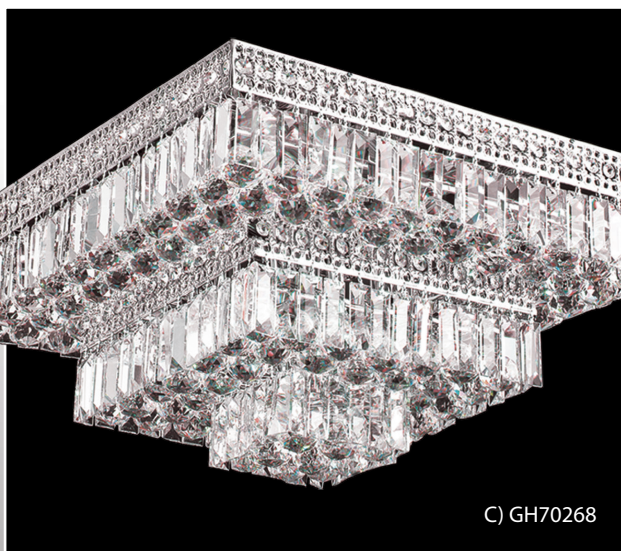

A) GH13385

Item	Product Dimensions	Shade Size	Lights/ Wattage Lumen	Base / Metal Finish
A	GH13385	14"W x 14"L x 14"H	9.5"D x 3.5"H	3 x 60W Candelabra Metal / Polished Chrome
B	GH90288	14"W x 14"L x 8"H	N/A	5 x 60W Candelabra Crystal, Metal / Polished Chrome
C	GH70268	21"W x 21"L x 12"H	N/A	8 x 60W Candelabra Crystal, Metal / Polished Chrome
D	GH14149	12"W x 12"L x 8.5"H	N/A	3 x 40W G9 Crystal, Metal / Polished Chrome
E	GH13387	14"W x 14"L x 8"H	10"D x 3.75"H	3 x 60W Candelabra Metal / Polished Chrome