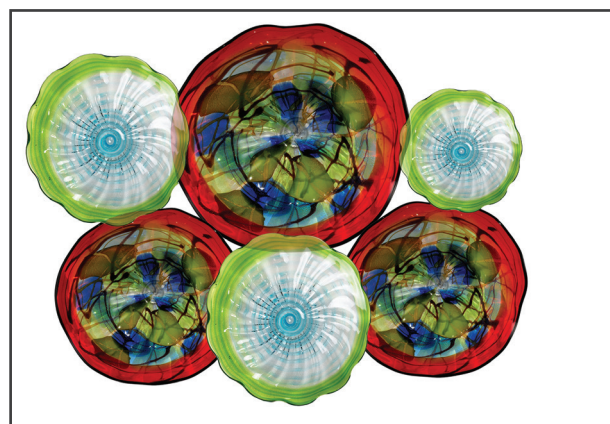

C) AW20029
35"W x 4"L x 27"H