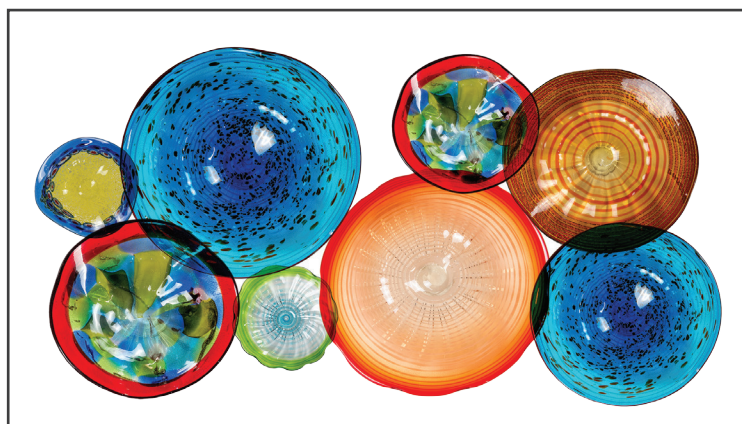

B) AW19170
64"W x 5"L x 33"H