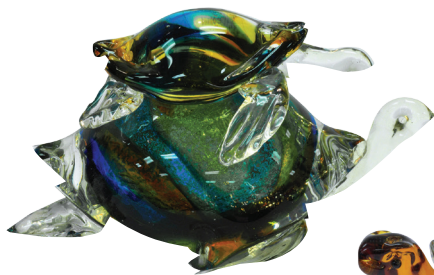

A) AS14072
7.5"W x 7.5"L x 4"H