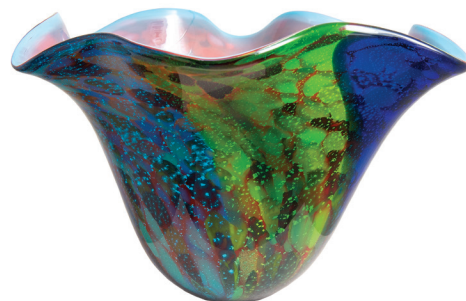

I) AV20338
16.5"W x 16.5"L x 10.25"H