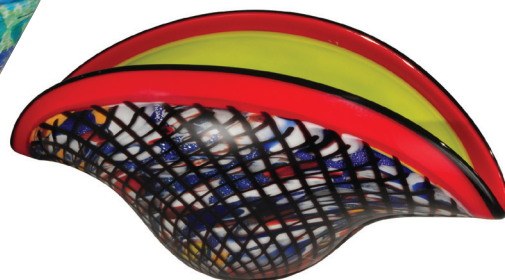

C) AV12153
17.75"W x 8.5"L x 7.75"H